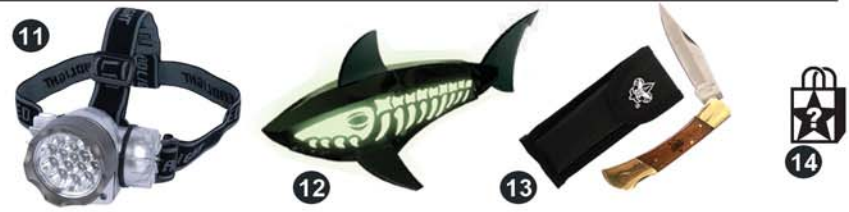

## Level 6 - Sell \$800

- 19 - HEXBUG Nano V2 Twister Neon
- 20 - LEGO Marvel Super Heroes Hulk Buster Smash
- 21 - Waterproof Tent - 68"x60"x48"
- 22 - Grab Bag G

## Level 4 - Sell \$450

- 11 - Headlamp w/ 16 LED Lights
- 12 - HEXBUG Aquabot Zombie
- 13 - Large Brass & Rosewood Knife w/ Case and BSA® Branding
- 14 - Grab Bag E